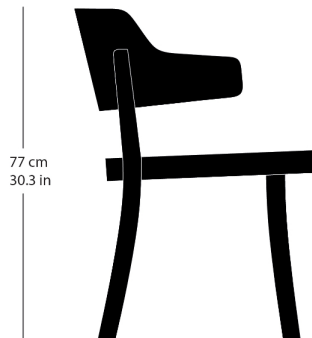

Frédéric Dedelley, 2019  
Moulded plywood seat and back, rear legs and seat  
frame solid bentwood  
W61, D60, H77, SH46

### Varianten / variantes / variants

Seley  
1-423

Seley  
1-425

Seley  
12-423

Seley  
17-423

Seley  
17-425

Seley  
16-423

Seley  
1-463

#### Masse / mesure / measure

61 cm  
24 in

60 cm  
23.6 in

77 cm  
30.3 in

46 cm  
18.1 in

Gewicht / ponds / weight

6 kg 12.0 lb