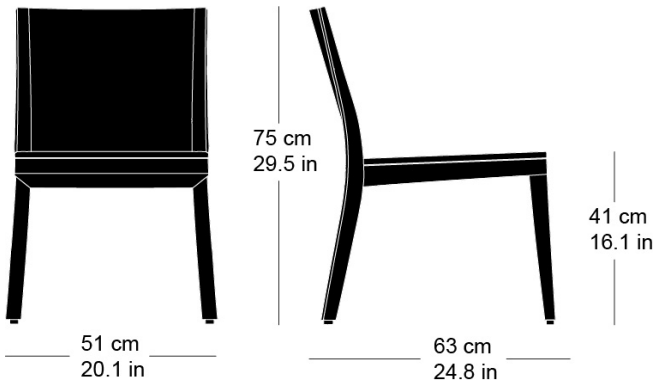

Hannes Wettstein, 2007

Chair, seat and back with comfort upholstery, 3D back of moulded plywood, rear legs and rear cross-brace solid bentwood, not stackable
W51, D63, H75, SH41

Varianten / variantes / variants

Lounge
6-693

Lounge
6-693a

Lounge
6-695

Lounge
6-695a

Lounge
6-675a

Technische Angaben / specifications / specifications

Masse / mesure / measure

Gewicht / poids / weight 8 kg 16.0 lb