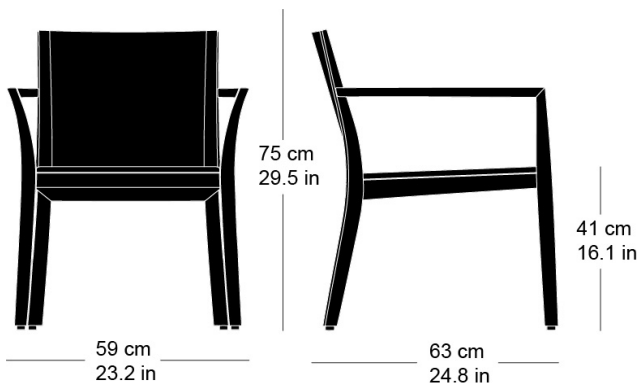

Hannes Wettstein, 2007

Armchair, seat and back with comfort upholstery, rear of back 3D moulded plywood, legs and rear cross-brace solid bentwood, not stackable  
W59, D63, H75, SH41, ALH61

## Varianten / variantes / variants

Lounge  
6-693

Lounge  
6-693a

Lounge  
6-695

Lounge  
6-695a

Lounge  
6-675

## Masse / mesure / measure

Gewicht / ponds / weight 8.8 kg 17.6 lb

Polsterung / rembourrage / upholstery ja / oui / yes

**lounge epos 6-675a**

Holzarten / types de bois / types of wood

Belag / revêtement / surface