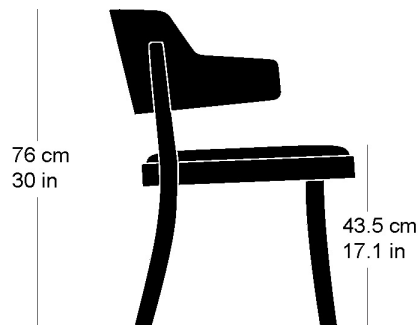

L61, P60, H76, HAss43.5

Frédéric Dedelley, 2019

Upholstered seat, moulded plywood back, upholstered on the front, rear legs and seat frame solid bentwood

W61, D60, H76, SH43.5

Varianten / variantes / variants

Seley
1-423

Seley
12-423

Seley
17-423

Seley
17-425

Seley
16-423

Seley
1-460

Seley
1-463

Seley
1-465

Technische Angaben / specifications / specifications

Masse / mesure / measure

61 cm
24 in

60 cm
23.6 in

Gewicht / poids / weight 8.0 kg 16.0 lb

Polsterung / rembourrage / upholstery ja / oui / yes

seley 1-425