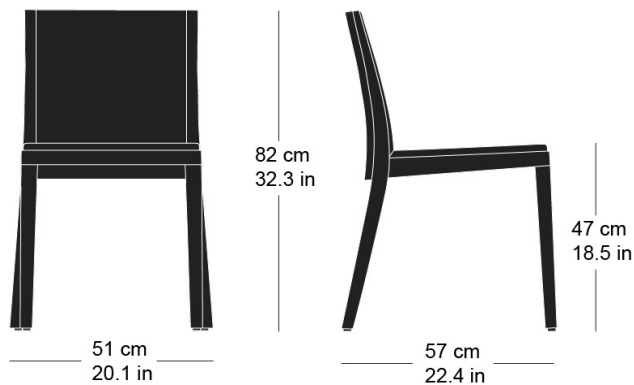

Hannes Wettstein, 2007

Upholstered chair, seat and back with comfort upholstery, rear of back 3D moulded plywood, rear legs and rear cross-brace solid bentwood, not stackable
W51, D57, H82, SH47

Varianten / variantes / variants

Epos
6-775a

Technische Angaben / specifications / specifications

Masse / mesure / measure

Gewicht / ponds / weight 7.5 kg 15.0 lb

Polsterung / rembourrage / upholstery ja / oui / yes

epos 6-775

Holzarten / types de bois / types of wood