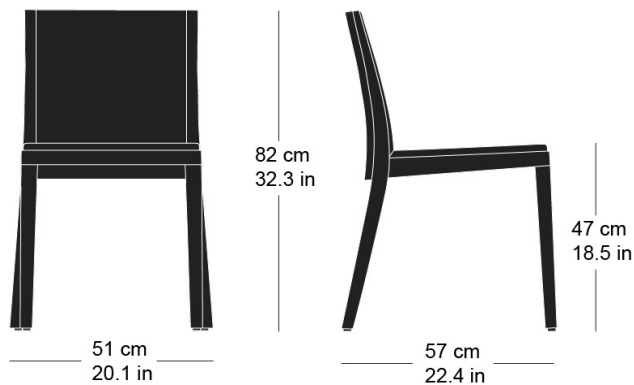

Hannes Wettstein, 2007

Upholstered chair, seat and back with comfort upholstery, rear of back 3D moulded plywood, rear legs and rear cross-brace solid bentwood, not stackable
W51, D57, H82, SH47

Varianten / variantes / variants

Epos
6-775a

Technische Angaben / specifications / specifications

Masse / mesure / measure

Gewicht / poids / weight 7.5 kg 15.0 lb

Polsterung / rembourrage / upholstery ja / oui / yes

epos 6-775

Holzarten / types de bois / types of wood