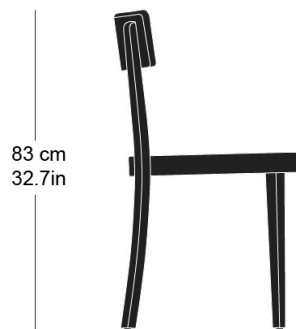

L44, P51, H83, HAss46

Conception d'usine, 1918

Moulded plywood seat, back, rear legs and seat frame  
solid bentwood

W44, D51, H83, SH46

## Varianten / variantes / variants

Classic  
1-383

Classic  
1-380k

Classic  
11-380

Classic  
11-383

## Masse / mesure / measure

44 cm  
17.3 in

83 cm  
32.7 in

46 cm  
18.5 in

Gewicht / ponds / weight

4.3 kg 8.6 lb