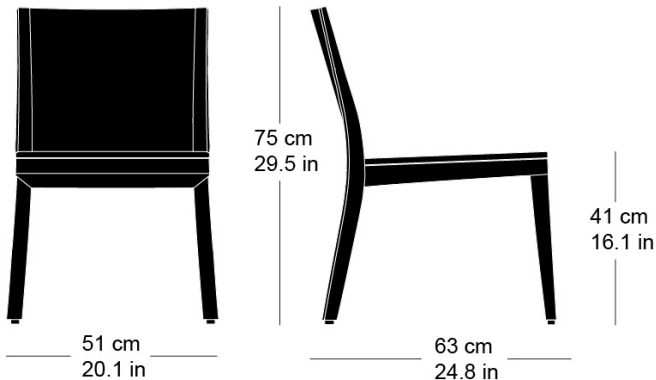

Hannes Wettstein, 2007

Chair, seat and back with comfort upholstery, 3D back of moulded plywood, rear legs and rear cross-brace solid bentwood, not stackable
W51, D63, H75, SH41

Varianten / variantes / variants

Lounge
6-693

Lounge
6-693a

Lounge
6-695

Lounge
6-695a

Lounge
6-675a

Technische Angaben / specifications / specifications

Masse / mesure / measure

Gewicht / ponds / weight 8 kg 16.0 lb