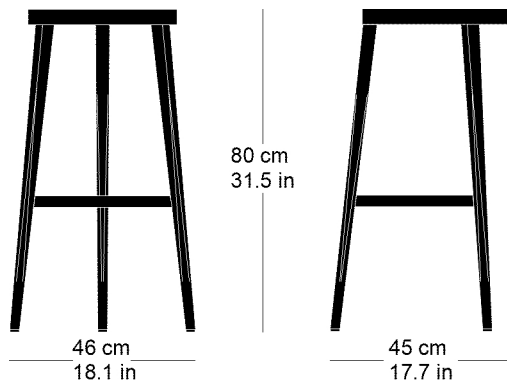

Bernhard Aebi, 2025

Seat moulded plywood, legs solid wood, seat frame bent solid wood, cast iron footrest painted anthracite W46, D45, H80

Varianten / variantes / variants

Abbey
1-920

Abbey
1-920a

Technische Angaben / specifications / specifications

Masse / mesure / measure

Abbey 11-920

Holzarten / types de bois / types of wood

Hêtre naturel BN 000 AM
Buche natur BN 000 AM
Beech natural BN 000 AM

Hêtre noir BB 203 SG
Buche schwarz BB 203 SG
Beech black BB 203 SG