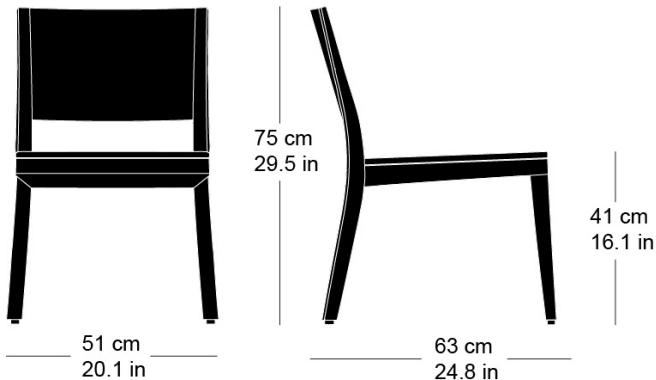

L51, P63, H75, HAss41

Hannes Wettstein, 2007

Chair, seat with comfort upholstery, moulded plywood
back, rear legs and rear cross-brace solid bentwood,
stackable

W51, D63, H75, SH41

Varianten / variantes / variants

Lounge
6-693a

Lounge
6-695

Lounge
6-695a

Lounge
6-675

Lounge
6-675a

Technische Angaben / specifications / specifications**Masse / mesure / measure**

Gewicht / poids / weight 5.7 kg 11.4 lb

Polsterung / rembourrage /
upholstery ja / oui / yes