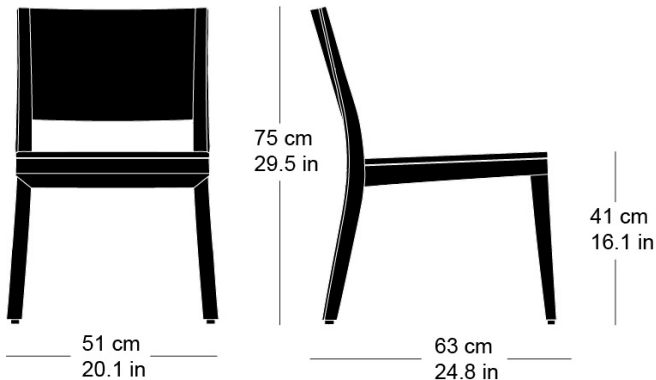

Chair, seat with comfort upholstery, moulded plywood back, upholstered on the front, rear legs and rear cross-brace solid bentwood, stackable

W51, D63, H75, SH41

### Varianten / variantes / variants

Lounge  
6-693

Lounge  
6-693a

Lounge  
6-695a

Lounge  
6-675

Lounge  
6-675a

#### Masse / mesure / measure

Gewicht / ponds / weight 6.4 kg 12.8 lb

Polsterung / rembourrage / upholstery ja / oui / yes

Stapelung / empilage / stacking 5 Stühle / chaises / chairs

**lounge esprit 6-695**